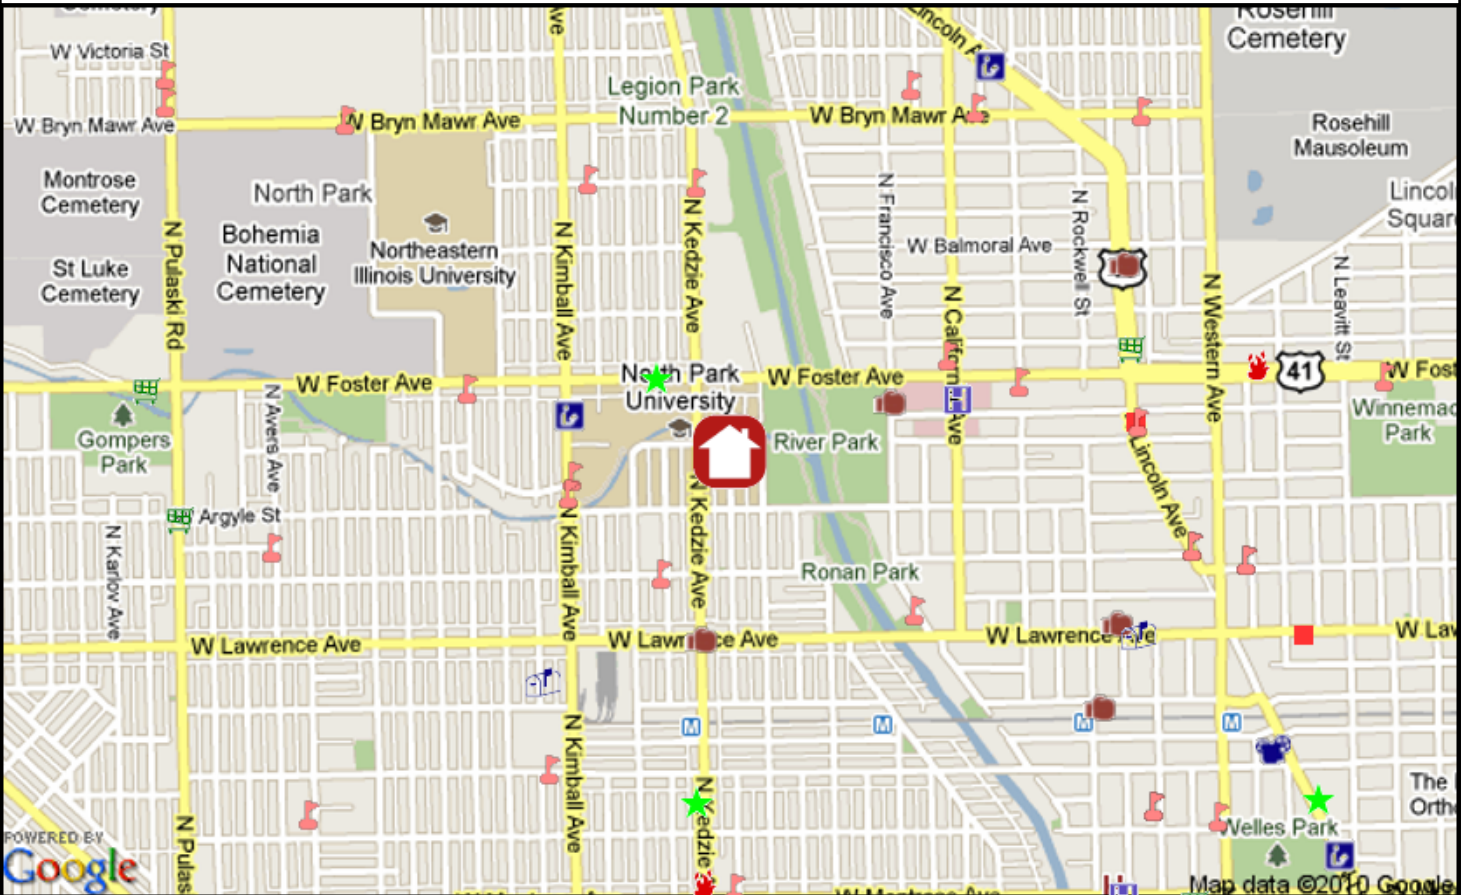

Home-Turf Report for 5052 N. Troy Chicago, IL 60625

Prepared by: Mary Ellen Kuehl // The Kuehl Group, Inc. // (773) 327-5753

© 2001-2009 Home-Turf Marketing Systems, L.L.C. // Visit www.hometurfonline.com or call (800) 689-1652

City Ward#: 33

Alderman: Richard F. Mell
3649 N. Kedzie Ave., 60618, 773-478-8040

Nearest Public High Schools:

Von Steuben Hs, 5039 N Kimball Av, 0.3mi W
Northside Prep HS, 5501 N Kedzie Av, 0.5mi N

Nearest Private High Schools:

Lawrence Hall Youth Services, 4833 N Francisco Ave, 0.5mi SE
Telshe High, 3535 W Foster Ave, 0.5mi W
Bais Yaakov High, 3333 W Peterson Ave, 1.2mi N

Nearest Public Elementary Schools:

Hibbard Elem., 3244 W Ainslie St, 0.3mi SW
Albany Park Multicultural Elem, 5039 N Kimball Ave, 0.3mi W

Nearest Private Elementary Schools:

North Shore Junior Acd., 5220 N California Av, 0.5mi NE
Little Angels, 5117 N Lincoln Ave, 0.8mi E

Nearest Daycare Centers:

Little Angels Day Care II, 5117 N Lincoln Ave, 0.8mi E
Adler Schools, 2239 W Lawrence Ave, 1.2mi E
KinderCare, 3855 N. Elston, 1.6mi S

Nearest Public Library:

Albany Park, 5150 N Kimball Ave, 312-744-1933, 0.3mi W

Nearest Hospital:

Swedish Covenant Hospital, 5145 N California Ave, 0.4mi E

Nearest Major Grocery Stores:

Dominick's, 5233 N Lincoln Ave, 0.8mi E
Aldi, 5001 N Pulaski Rd, 1.1mi W
Jewel, 4042 W Foster Ave, 1.1mi W

Nearest Movie Theaters:

Davis Theatre, 4614 N Lincoln Ave, 1.2mi SE
FunAsia Devon, 6341 N McCormick Rd, 1.5mi N

Nearest Health Clubs:

Galter Lifecenter, 5157 N Francisco Ave, 0.3mi E
Women's Workout World, 2540 W Lawrence Ave, 0.8mi SE

Nearest Starbucks:

4558 N Kedzie Ave, 0.7mi S

Nearest CTA Station:

Kimball, Brown Line, 0.5mi SW

Nearest Metra Station: Ravenswood, 1.7mi E

Nearest Fire Station: 0.8mi S

- Starbucks
- Health Club
- Dog Park
- Day Care
- Major Grocery
- Library
- Hospital
- Post Office
- Theater
- Fire Station
- School
- CTA Station
- Metra Station
- City Park

Home-Turf Marketing Systems, L.L.C. and the users of Home-Turf assume no responsibility for any loss or impact resulting from the use of this information. No representations are made regarding the accuracy of the information provided. All data is subject to change and should be verified with local sources.